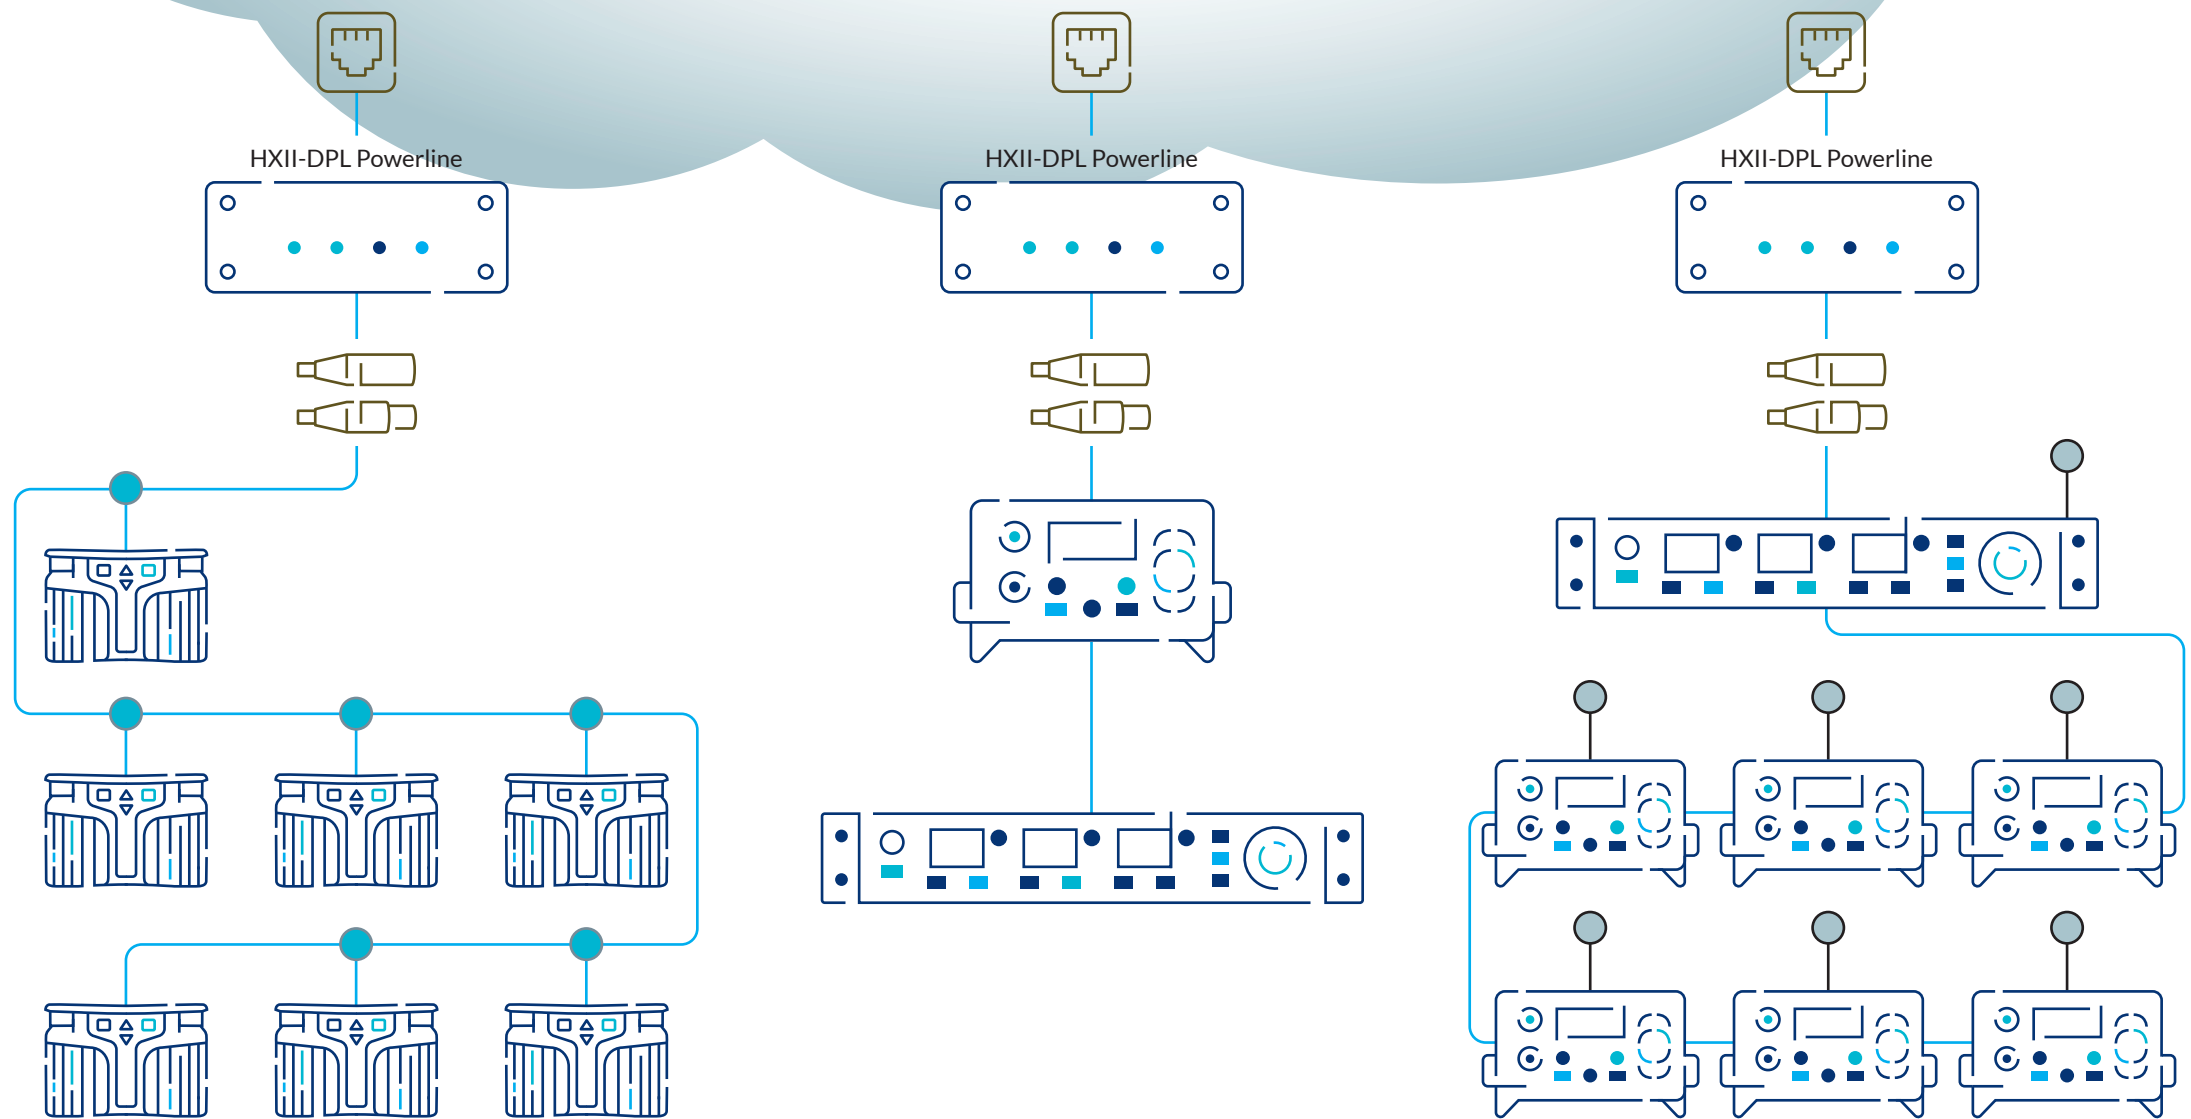

# Arcadia System

## HELIXNET POWERLINE

### HelixNet Network

HelixNet Beltpacks  
Power from Line

MAX  
7

HelixNet Remote/Speaker Stations  
Power from Line

MAX  
2

HelixNet Remote/Speaker Stations  
Locally Powered

MAX  
7

NOTE: HelixNet Powerline devices are compatible with the legacy HMS-4X Main Station and an HLI-ET2 Ethernet Module running HelixNet firmware version 4.5+.

NOTE: HelixNet HBP-2X legacy beltpack must be upgraded to HelixNet firmware version 4.5+ prior to use with the HXII-DPL Powerline Device.